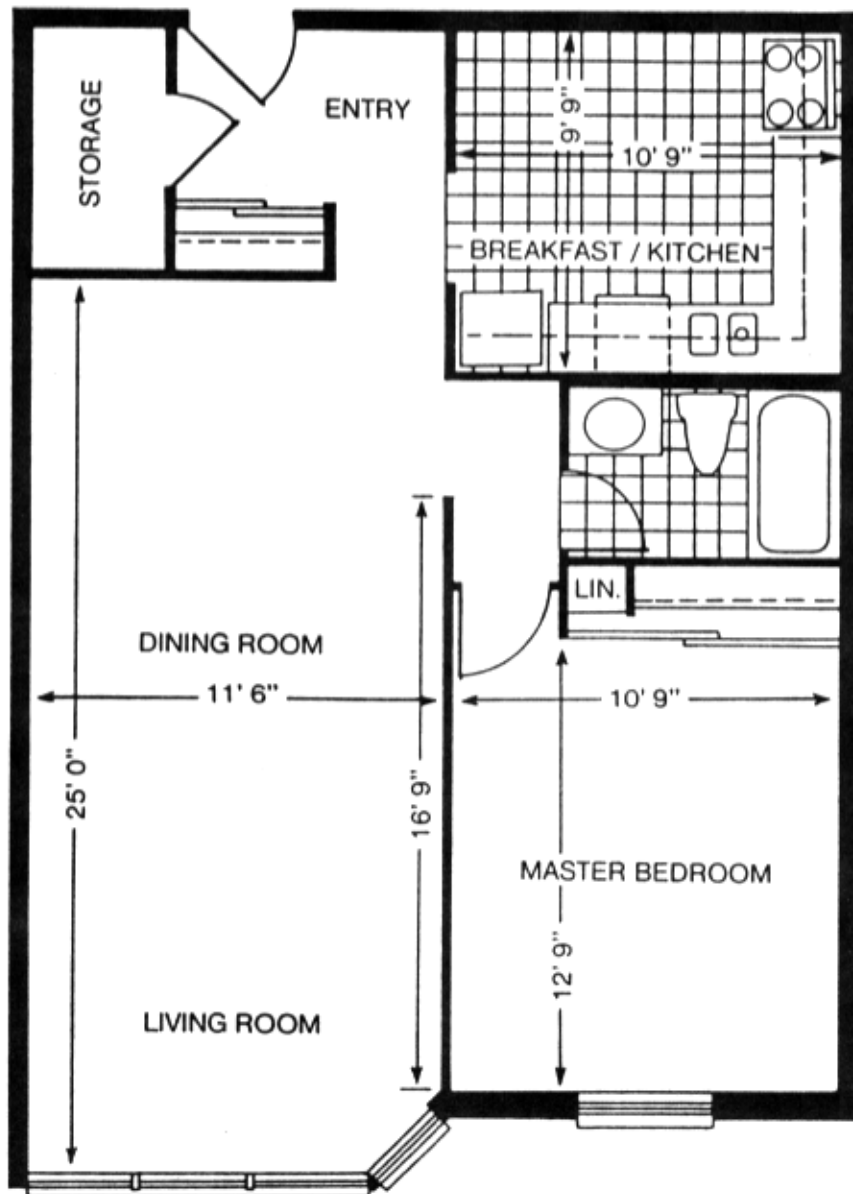

STRATHVALE

695 SQ. FT.

ALL MEASUREMENTS ARE APPROXIMATE. PLANS, MATERIALS AND SPECIFICATIONS SUBJECT TO CHANGE WITHOUT NOTICE.